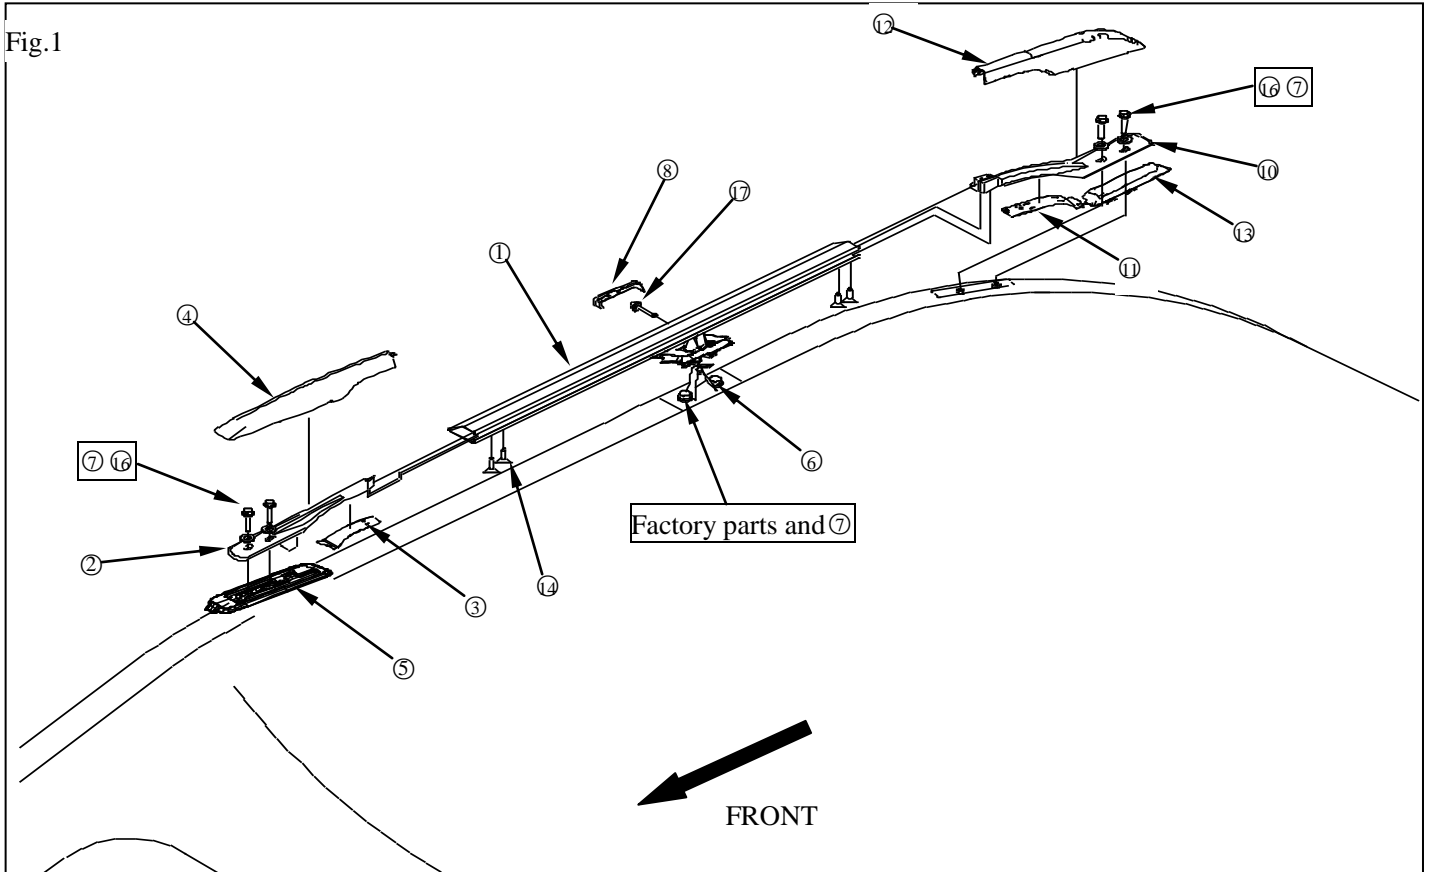

INSTALLATION STEPS

NOTE: Please take care of your car in case that your car will be scratched.

- 1、 Check whether you get all the parts according to the chart.
- 2、 Install the ①②⑩ using the hardware⑭.
- 3、 Install the Front, Middle, Rear plastic plate to the Front, Middle, Rear foundation.
- 4、 Remove the original six covers and hardware of the vehicle top, and install the support brackets using the original hardware and ⑦.(Fig 2, Fig 3, Fig4)
- 5、 Put the roof rack into the vehicle top.
- 6、 Install the Front, Middle, Rear foundation into the vehicle top.
- 7、 Install the Front, Rear upper cover, and install the Middle front cover.
- 8、 Check whether all the bolts are tight to make sure the roof rack will not rock.
- 9、 Check all the bolts and nuts regularly and keep the roof rack clean and tidy.

INSTALLATION INSTRUCTION

OE STYLE AL. ROOF RAIL FOR TOYOTA LAND CRUISER 200 13+

PART No. PW001497

Fig.1

Fig.2

Fig.4