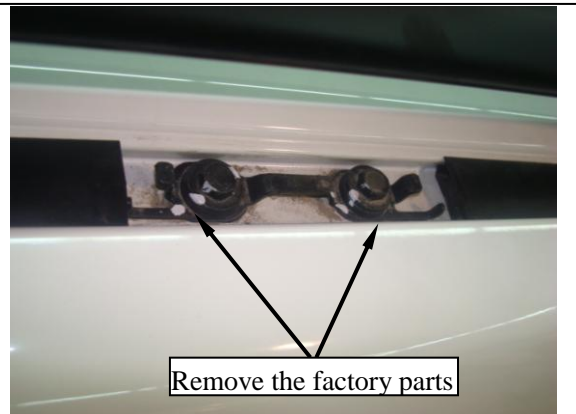

INSTALLATION STEPS

NOTE: Please take care of your car in case that your car will be scratched.

- 1、 Check whether you get all the parts according to the chart.
- 2、 Install the ①②⑩ using the hardware⑭.
- 3、 Install the Front, Middle, Rear plastic plate to the Front, Middle, Rear foundation.
- 4、 Remove the original six covers and hardware of the vehicle top, and install the support brackets using the original hardware and ⑦.(Fig 2, Fig 3, Fig4)
- 5、 Put the roof rack into the vehicle top.
- 6、 Install the Front, Middle, Rear foundation into the vehicle top.
- 7、 Install the Front, Rear upper cover, and install the Middle front cover.
- 8、 Check whether all the bolts are tight to make sure the roof rack will not rock.
- 9、 Check all the bolts and nuts regularly and keep the roof rack clean and tidy.

INSTALLATION INSTRUCTION

OE STYLE AL. ROOF RAIL FOR TOYOTA LAND CRUISER 200 13+

PART No. PW001497

Fig.1

Fig.2

Fig.4