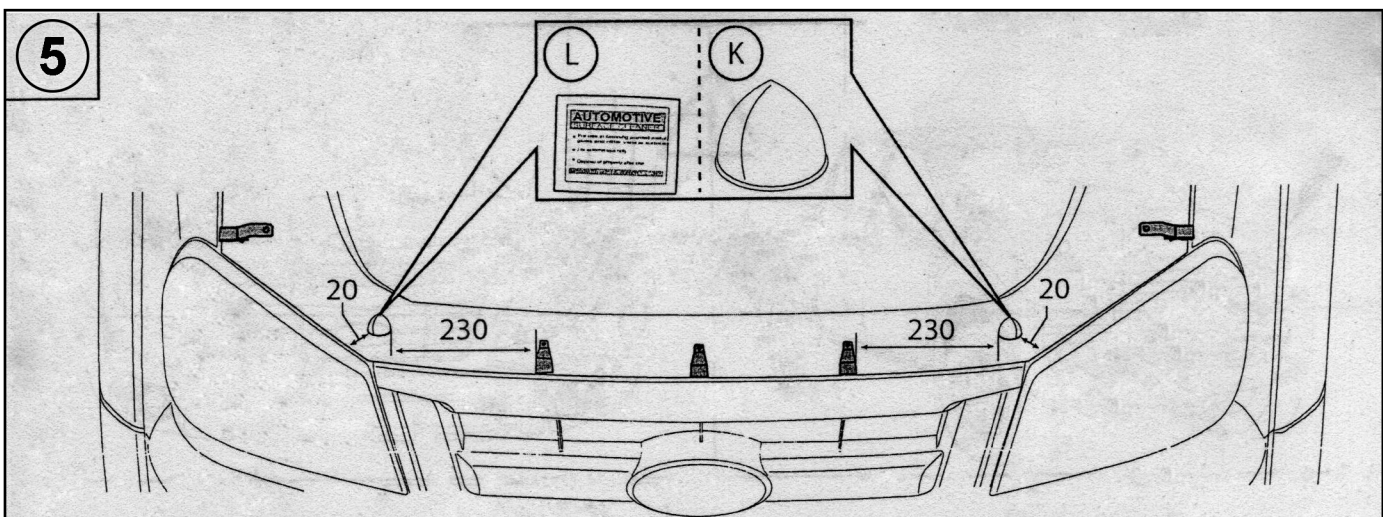

BONNET GUARD INSTALLATION INSTRUCTIONS FOR:FORD RANGER T6 2012