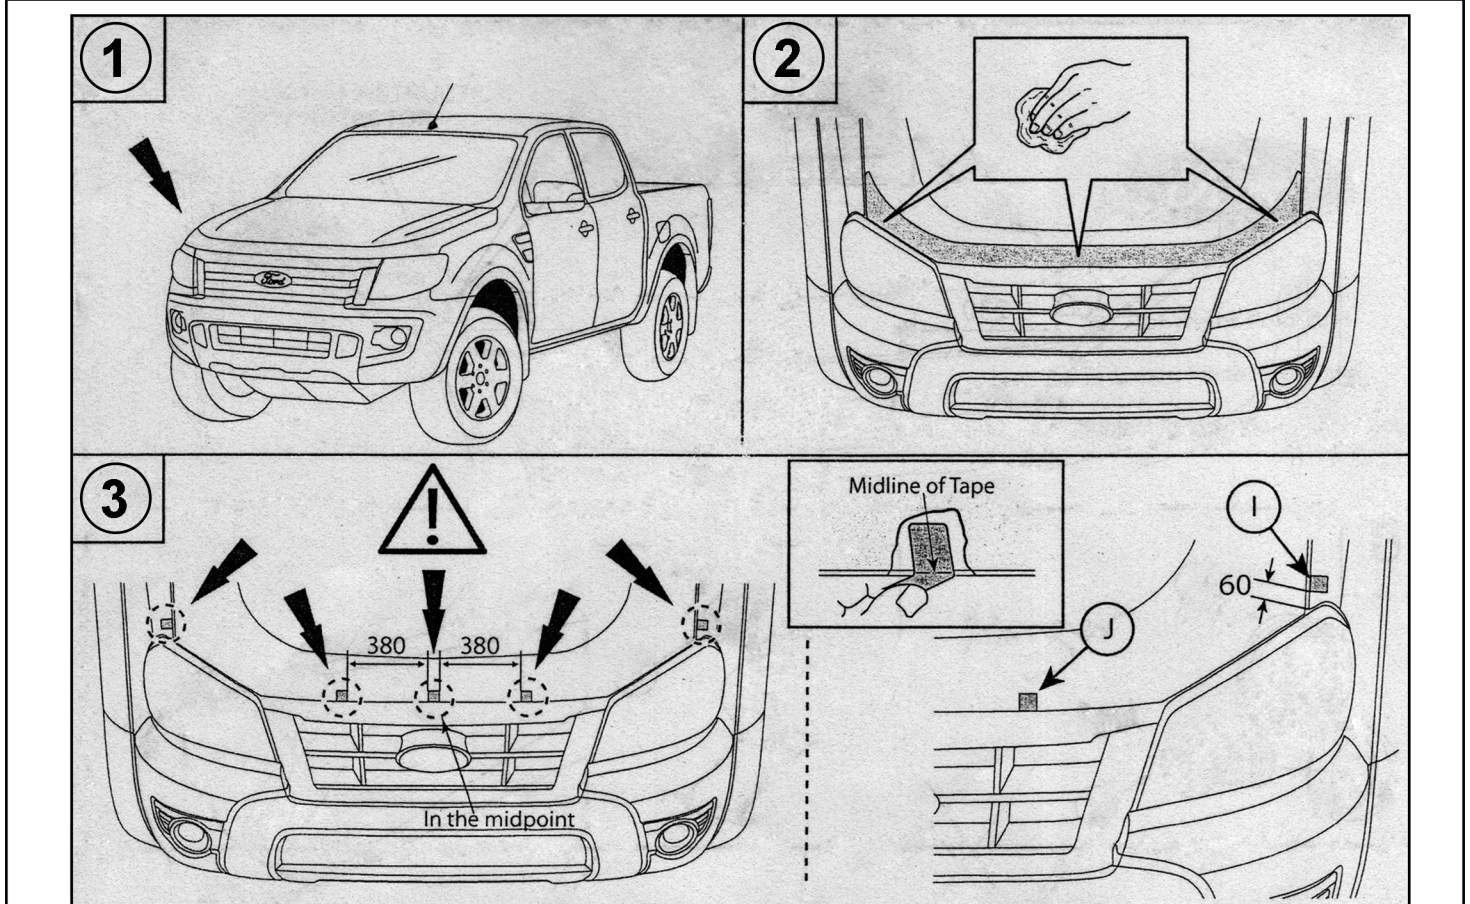

BONNET GUARD

INSTALLATION INSTRUCTIONS

FOR: FORD RANGER T6 2012