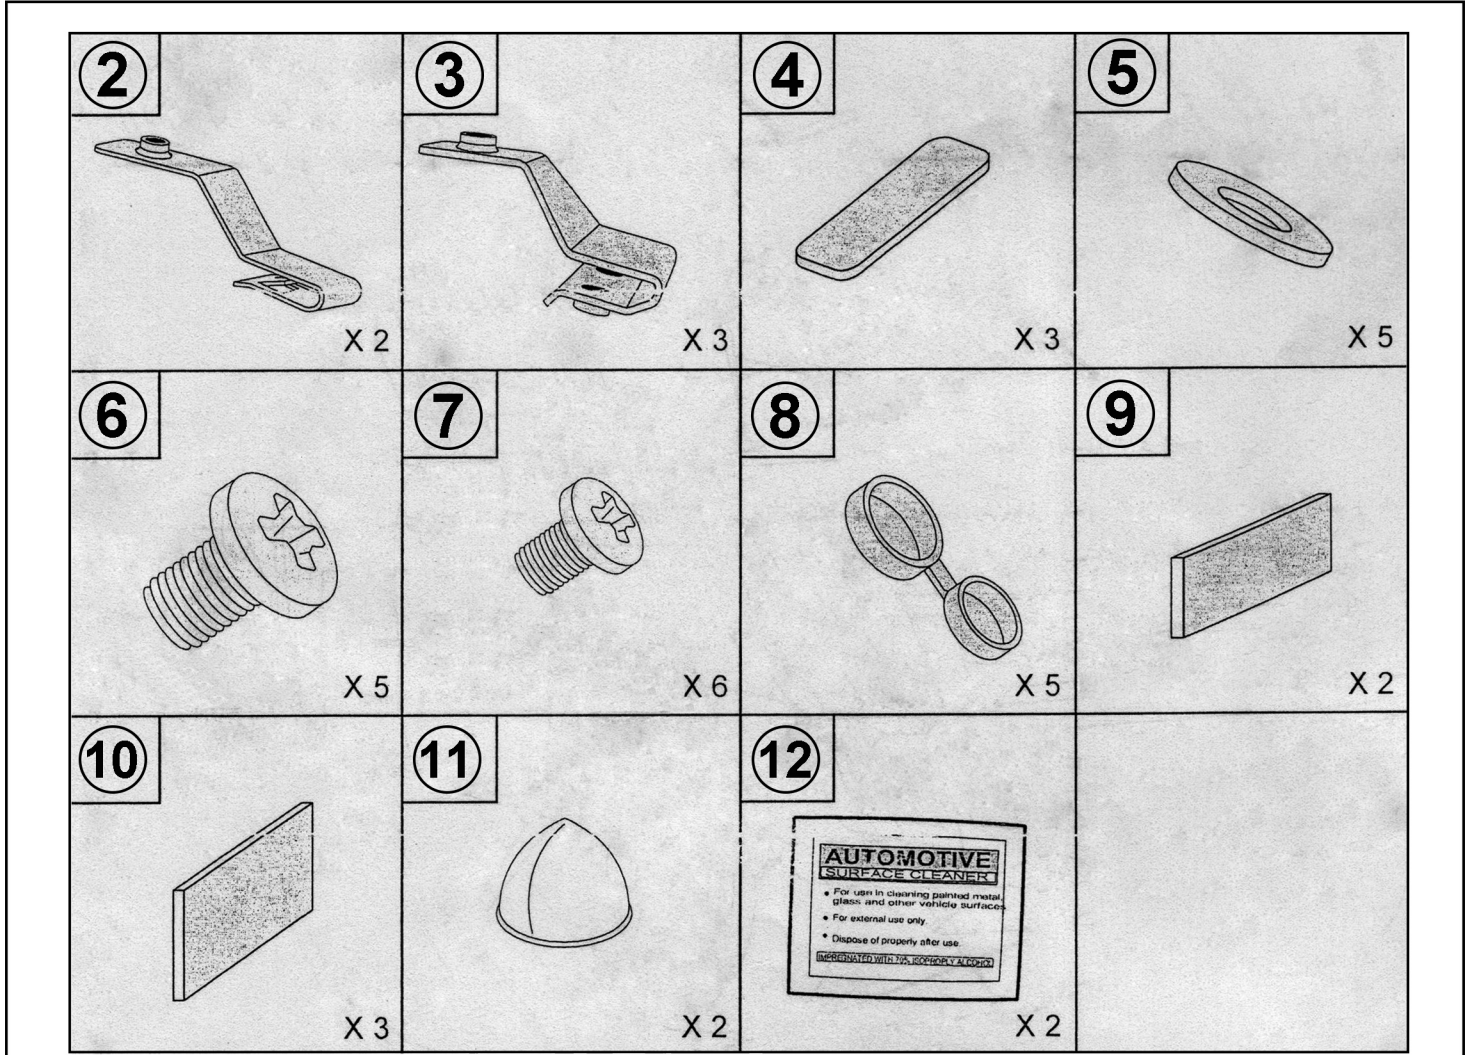

BONNET GUARD

INSTALLATION INSTRUCTIONS

FOR: FORD RANGER T6 2012